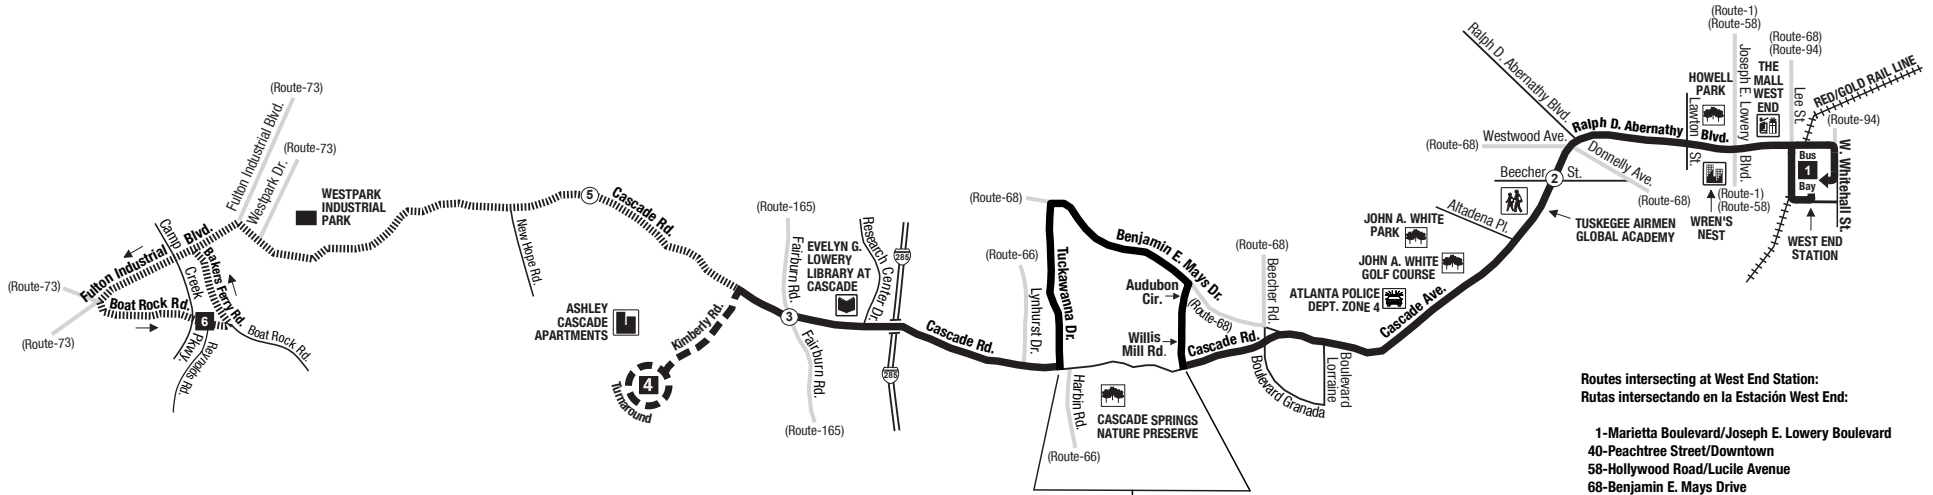

NORTH
NORTE

— INTERSECTING ROUTES
Rutas Intersectando

— ALTERNATE TRIPS VIA KIMBERLY ROAD
Viajes alternos a través Kimberly Road

||||| ALTERNATE TRIPS VIA CASCADE ROAD
Viajes alternos a través Cascade Road

Routes intersecting at West End Station:
Rutas intersectando en la Estación West End:

- 1-Marietta Boulevard/Joseph E. Lowery Boulevard
- 40-Peachtree Street/Downtown
- 58-Hollywood Road/Lucile Avenue
- 68-Benjamin E. Mays Drive
- 71-Cascade Road
- 81-Venetian Hills/Delowe Drive
- 94-Northside Drive
- 95-Metropolitan Parkway
- 155-Pittsburgh
- 832-Grant Park

Service along Cascade Rd. between Willis Mill Rd. & Tuckawanna Dr. has been suspended temporarily. Route 71 will detour along Willis Mill Rd., Audubon Cir., Benjamin E. Mays Dr., & Tuckawanna Dr. until further notice.

El servicio a lo largo de Cascade Rd. entre Willis Mill Rd. y Tuckawanna Dr. ha sido suspendido temporalmente. La ruta 71 será redirigida por Willis Mill Rd., Audubon Cir., Benjamin E. Mays Dr. y Tuckawanna Dr.